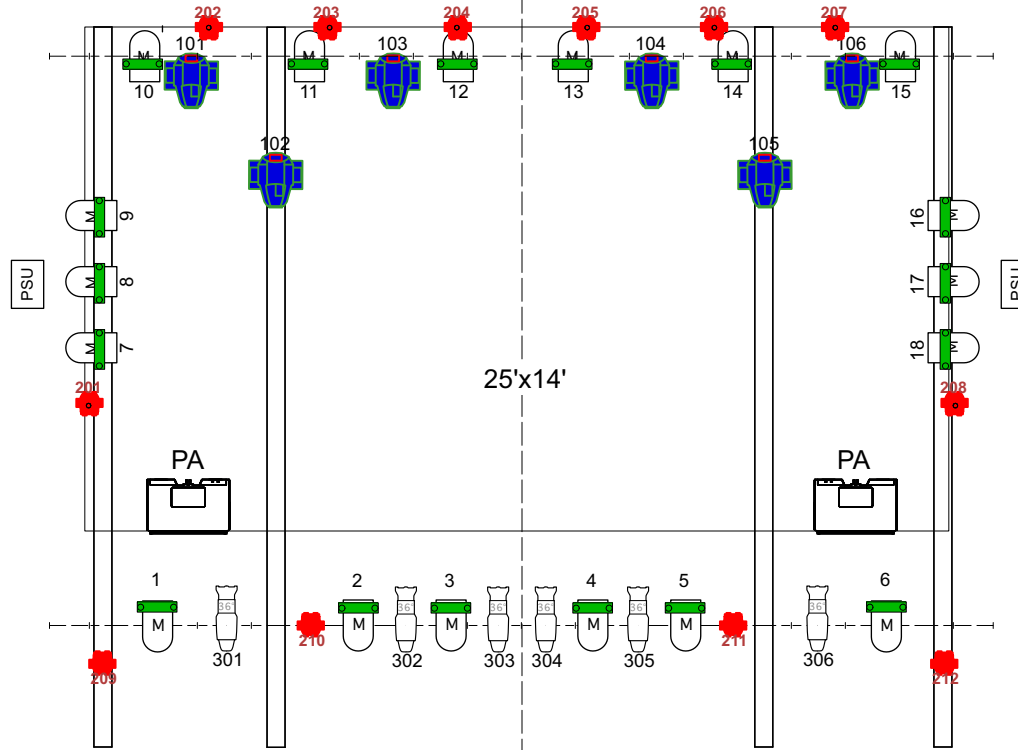

21' manual pipe, limited load capacity (soft drops)

automated projection screen, 14' x 11' \*\*

100A 3-PH  
guest service  
cam in

GrandMA3 Light

\*\* Projector/screen available for additional fee

Info	
File Name: <b>Indy SF</b>	Revision: <b>4.1</b>
Not to Scale	
DB: <b>Brooke Kimple</b>	<b>loebus@gmail.com</b>